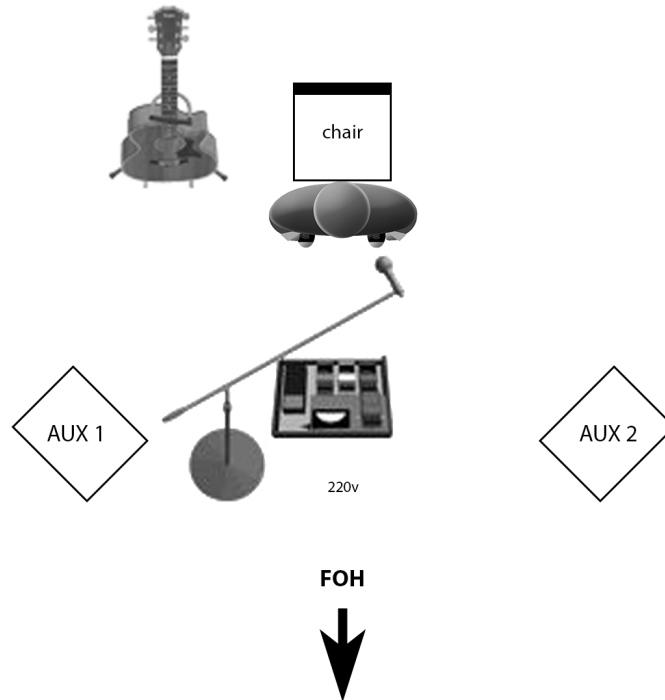

Velle rider

2022

Stage plot

Requirements

- Sound check
- Shure Beta 58
- 220v for pedalboard
- 1-2 wedges
- Chair

Information

Acoustic guitar threw a pedalboard. (2x xlr out, hard PAN L-R)

Soft singing accompanied by fingerstyle acoustic guitar and solo fingerstyle guitar.